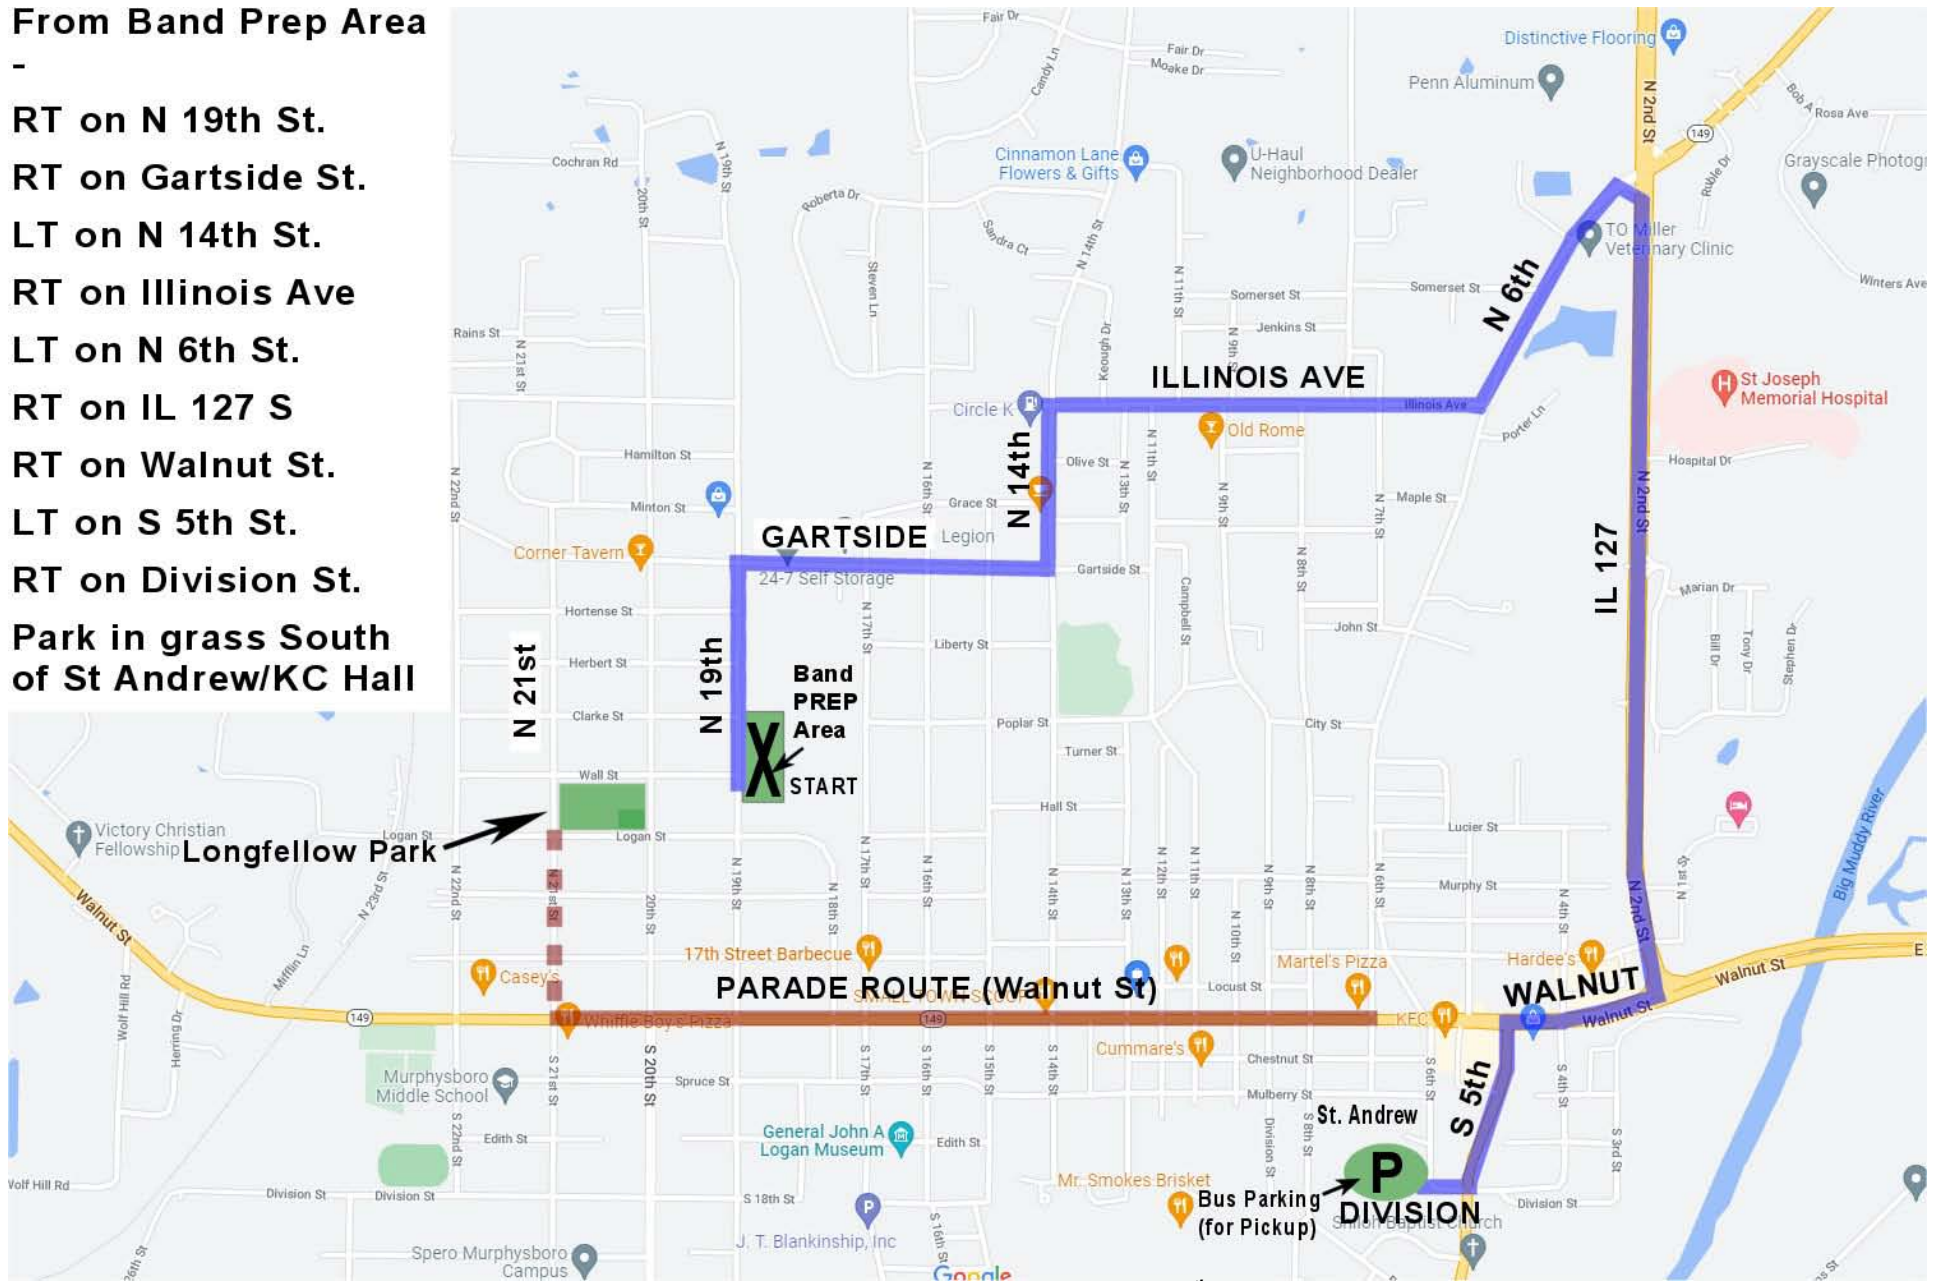

PARADE BAND BUS ROUTE

FROM BAND PREP AREA TO ST ANDREW PARKING AREA

From Band Prep Area

-
- RT on N 19th St.
- RT on Gartside St.
- LT on N 14th St.
- RT on Illinois Ave
- LT on N 6th St.
- RT on IL 127 S
- RT on Walnut St.
- LT on S 5th St.
- RT on Division St.
- Park in grass South of St Andrew/KC Hall

NOTE: If your band needs to unload and get dressed, please use the Band Prep Area on N 19th Street and then proceed to Longfellow Park when ready
PARADE ROUTE (Walnut Street) CLOSSES AT 10:00AM