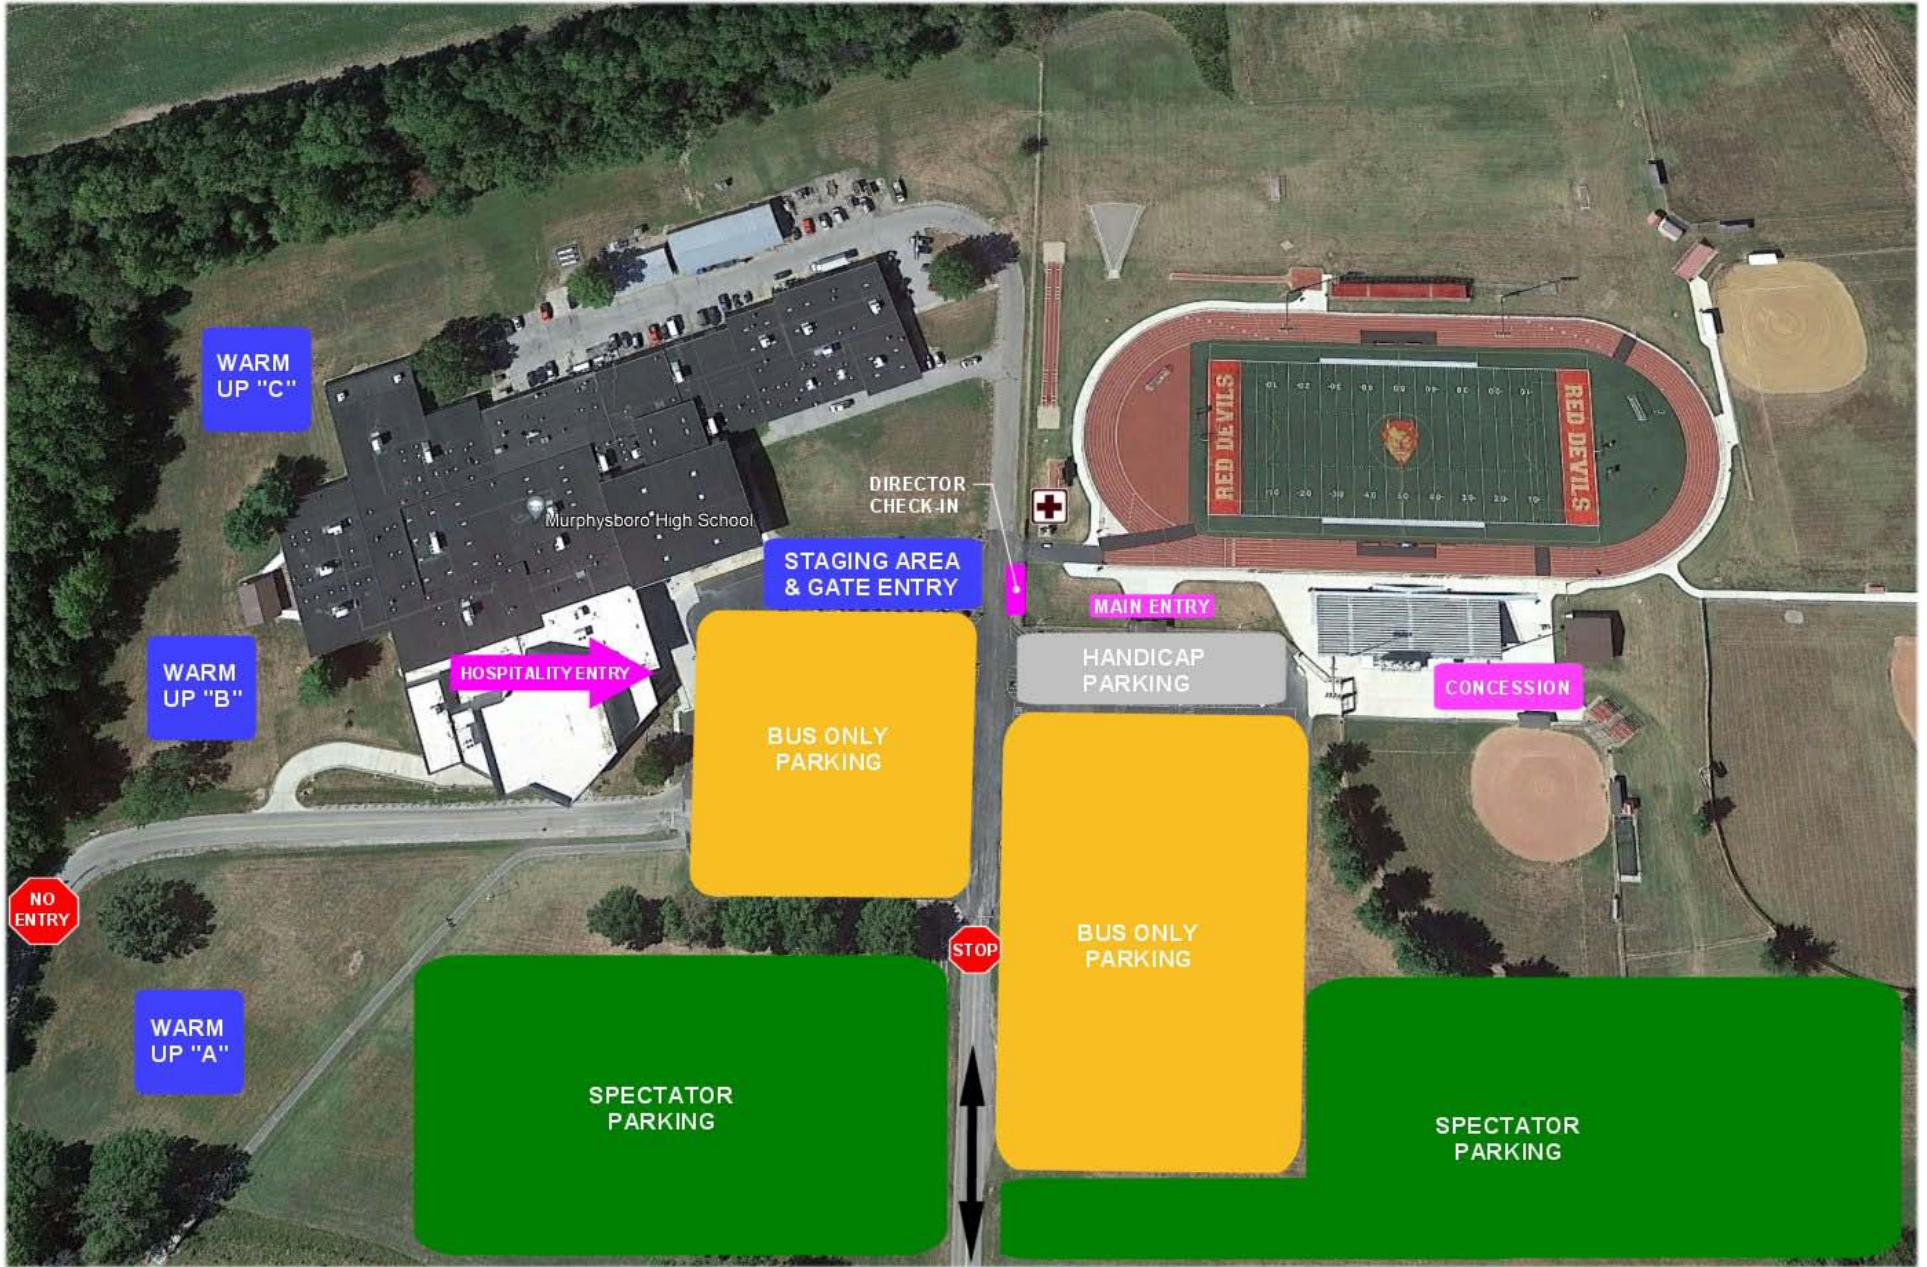

DRUMS AT APLETIME OVERALL EVENT MAP

Murphysboro High School, 50 Blackwood Drive, Murphysboro, IL 62966

NOTE: ALL Support / Chaperone Vehicles are Required to park in the Spectator Parking areas